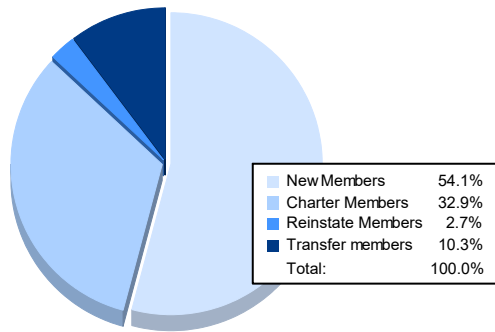

Year	New Clubs	Dropped Clubs	Gain/ Loss Clubs	New Members	Charter Members	Reinstate Members	Transfer Members	Total Member Added	Total Members Dropped	Gain/ Loss Members
2017-2018	0	1	-1	72	0	8	13	93	112	-19
2018-2019	0	4	-4	62	1	9	21	93	170	-77
2019-2020	0	1	-1	63	1	2	10	76	133	-57
2020-2021	1	2	-1	74	29	2	3	108	99	9
2021-2022	2	2	0	79	48	4	15	146	178	-32
<b>Average</b>	<b>1</b>	<b>2</b>	<b>-1</b>	<b>70</b>	<b>16</b>	<b>5</b>	<b>12</b>	<b>103</b>	<b>138</b>	<b>-35</b>

### Membership Composition June 2022 Cumulative