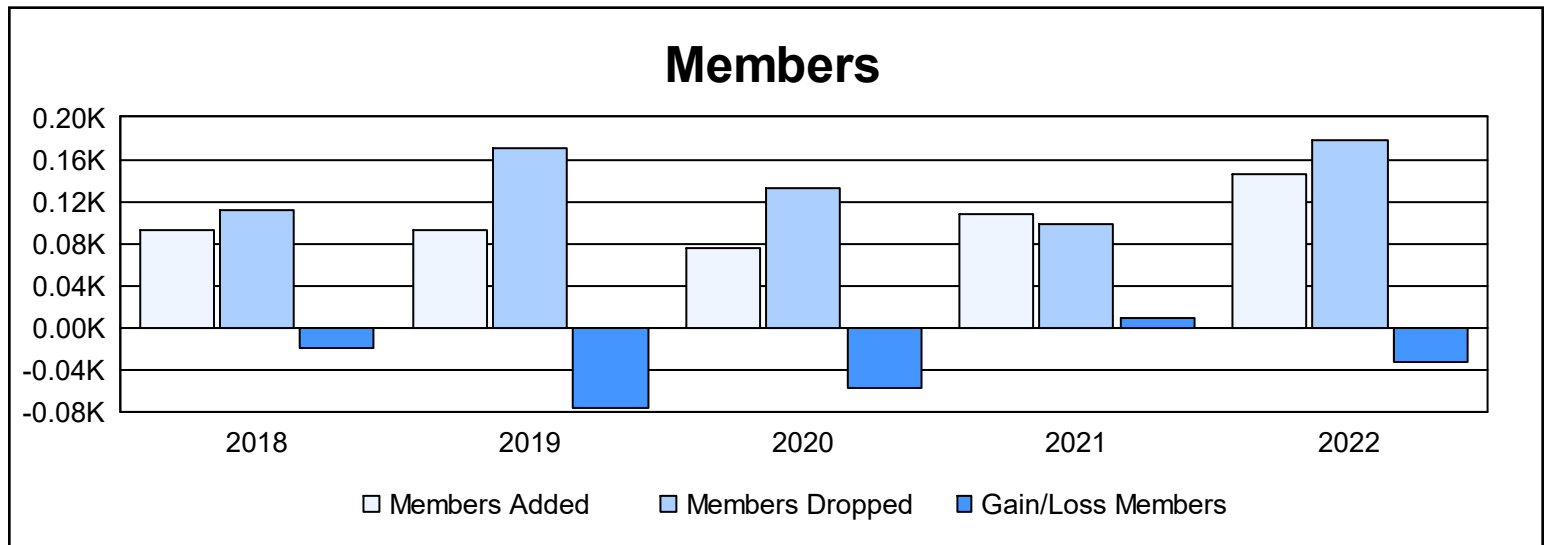

Year	New Clubs	Dropped Clubs	Gain/ Loss Clubs	New Members	Charter Members	Reinstate Members	Transfer Members	Total Member Added	Total Members Dropped	Gain/ Loss Members
2017-2018	0	1	-1	72	0	8	13	93	112	-19
2018-2019	0	4	-4	62	1	9	21	93	170	-77
2019-2020	0	1	-1	63	1	2	10	76	133	-57
2020-2021	1	2	-1	74	29	2	3	108	99	9
2021-2022	2	2	0	79	48	4	15	146	178	-32
<b>Average</b>	<b>1</b>	<b>2</b>	<b>-1</b>	<b>70</b>	<b>16</b>	<b>5</b>	<b>12</b>	<b>103</b>	<b>138</b>	<b>-35</b>

### Membership Composition June 2022 Cumulative