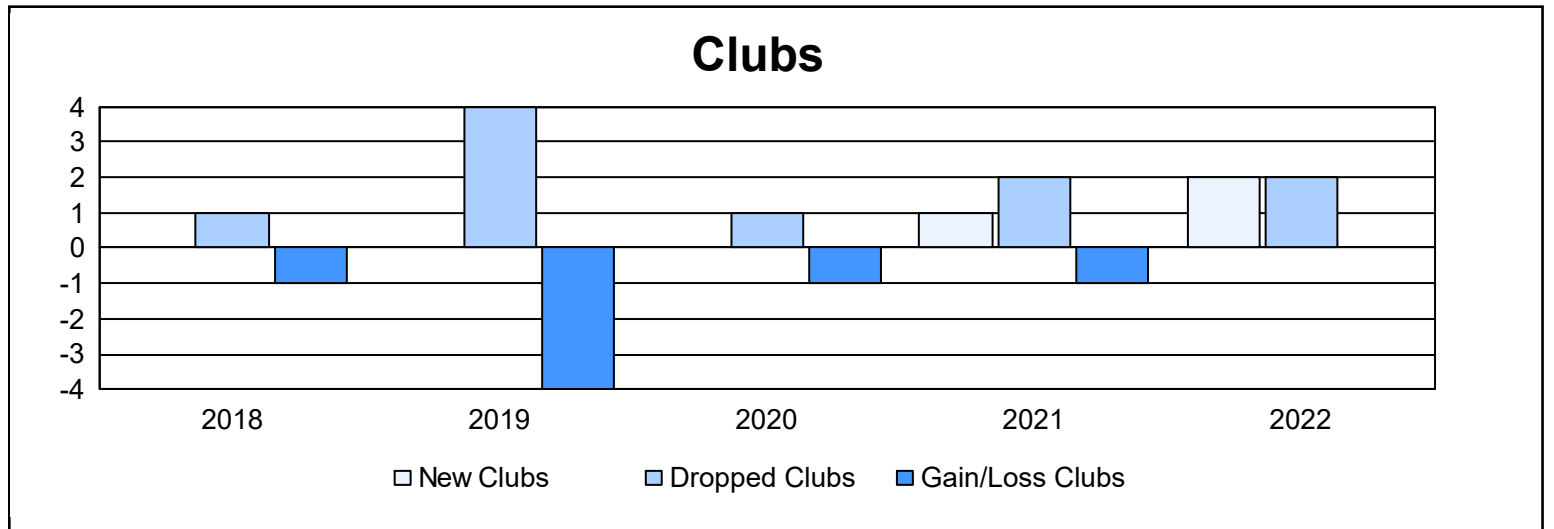

Year	New Clubs	Dropped Clubs	Gain/ Loss Clubs	New Members	Charter Members	Reinstate Members	Transfer Members	Total Member Added	Total Members Dropped	Gain/ Loss Members
2017-2018	0	1	-1	72	0	8	13	93	112	-19
2018-2019	0	4	-4	62	1	9	21	93	170	-77
2019-2020	0	1	-1	63	1	2	10	76	133	-57
2020-2021	1	2	-1	74	29	2	3	108	99	9
2021-2022	2	2	0	79	48	4	15	146	178	-32
<b>Average</b>	<b>1</b>	<b>2</b>	<b>-1</b>	<b>70</b>	<b>16</b>	<b>5</b>	<b>12</b>	<b>103</b>	<b>138</b>	<b>-35</b>

### Membership Composition June 2022 Cumulative